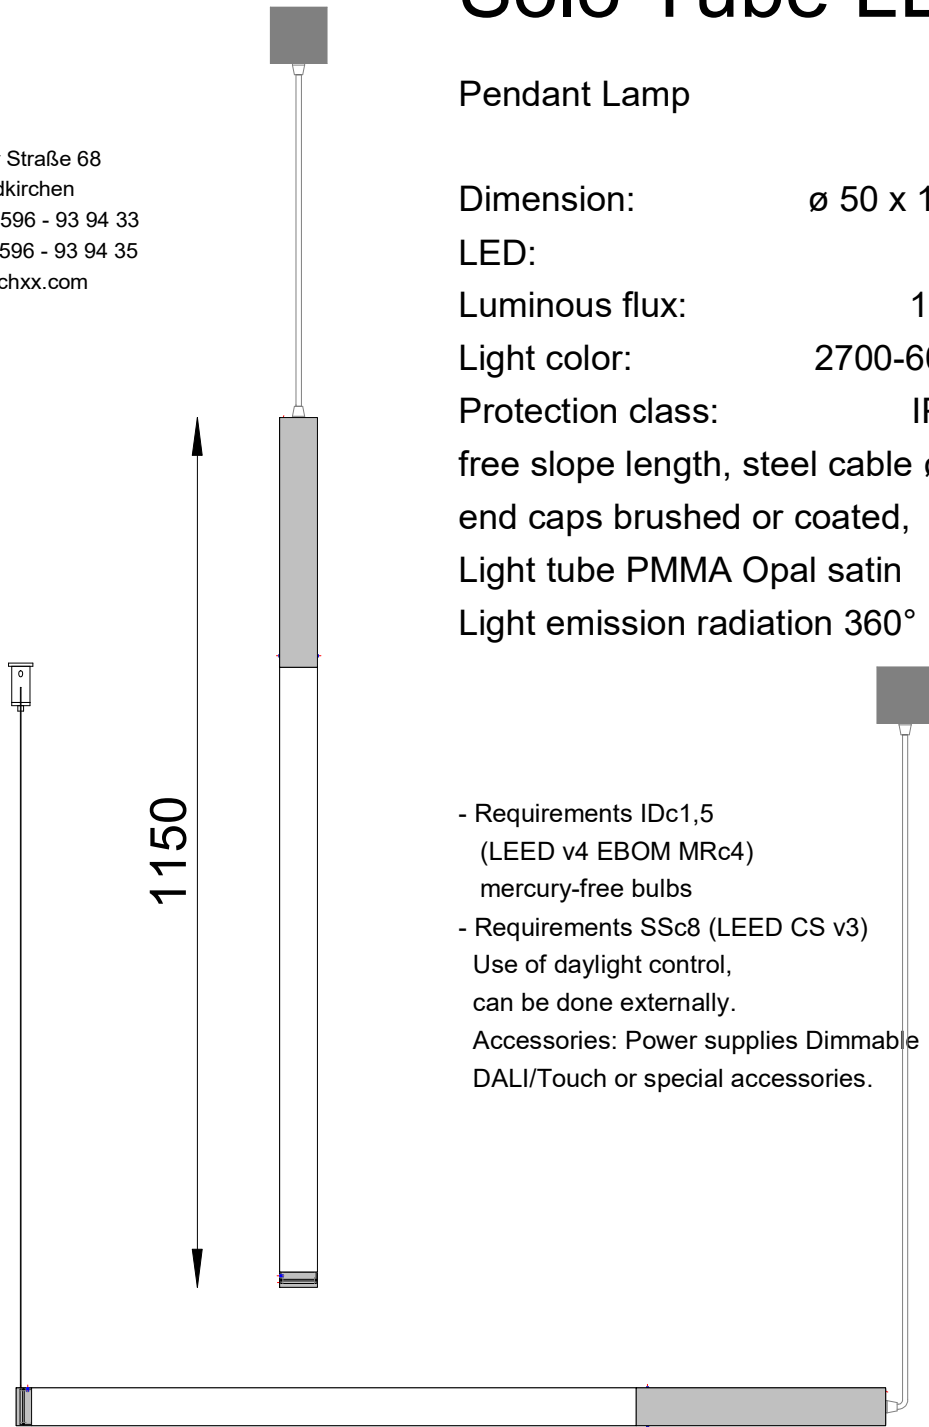

Lüdinghauser Straße 68
 D-59394 Nordkirchen
 Fon +49 (0) 2596 - 93 94 33
 Fax +49 (0) 2596 - 93 94 35
 Mail: info@archxx.com

Solo Tube LED 20

Pendant Lamp

Dimension: \varnothing 50 x 1150 mm
 LED: 20 W
 Luminous flux: 1850 lm
 Light color: 2700-6000 K
 Protection class: IP 21
 free slope length, steel cable \varnothing 1.0 mm,
 end caps brushed or coated,
 Light tube PMMA Opal satin
 Light emission radiation 360°