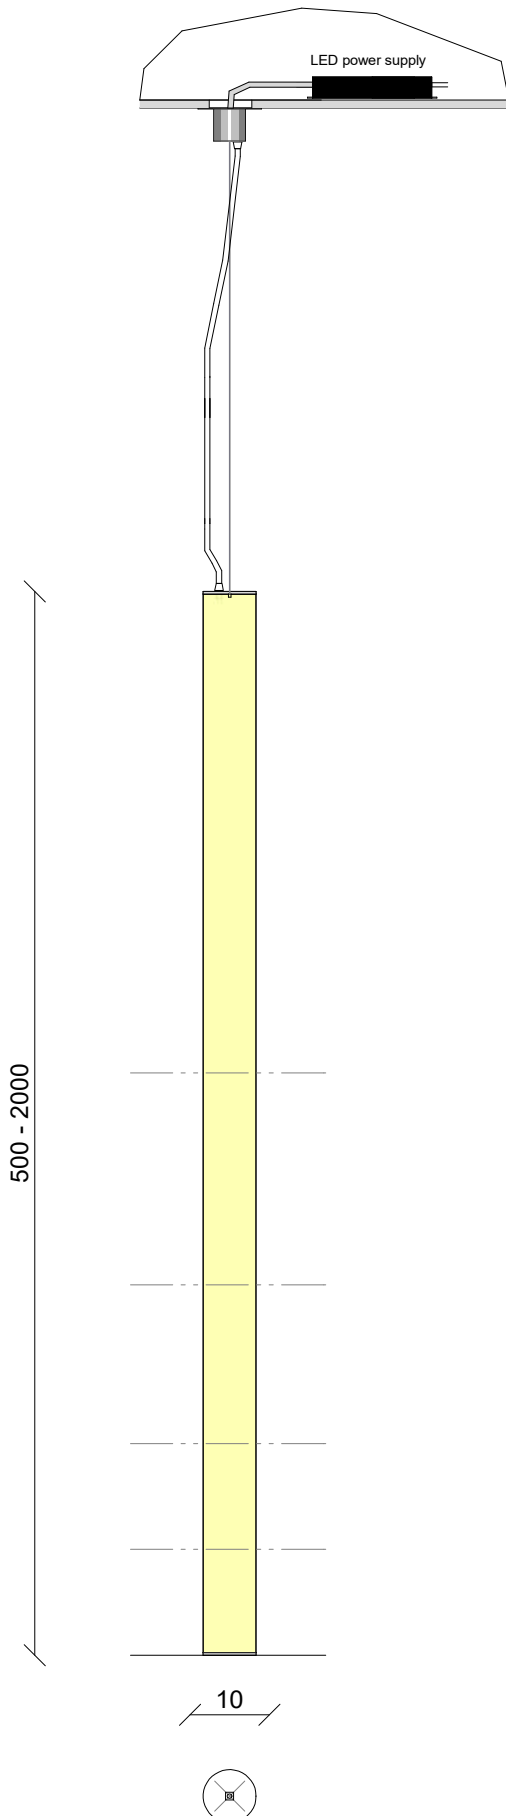

# Light Tube

pendant lamp Light Tube 100

dimension: l= 2000mm ø 100mm

or custom made length

type of protection: IP 21

LED 14,4W/m 12.000 lm

light color 3000 - 6000 K

suspension steel wire ø1,6 mm,

end caps brushed aluminium or coated,

light tube PMMA satinized

beam angle 360°

LIGHT Tube 14,4W 12.000lm

Requirements IDc1.5

(LEED v4 EBOM MRc4)

Reduced mercury in luminaires.

only mercury-free bulb LED.