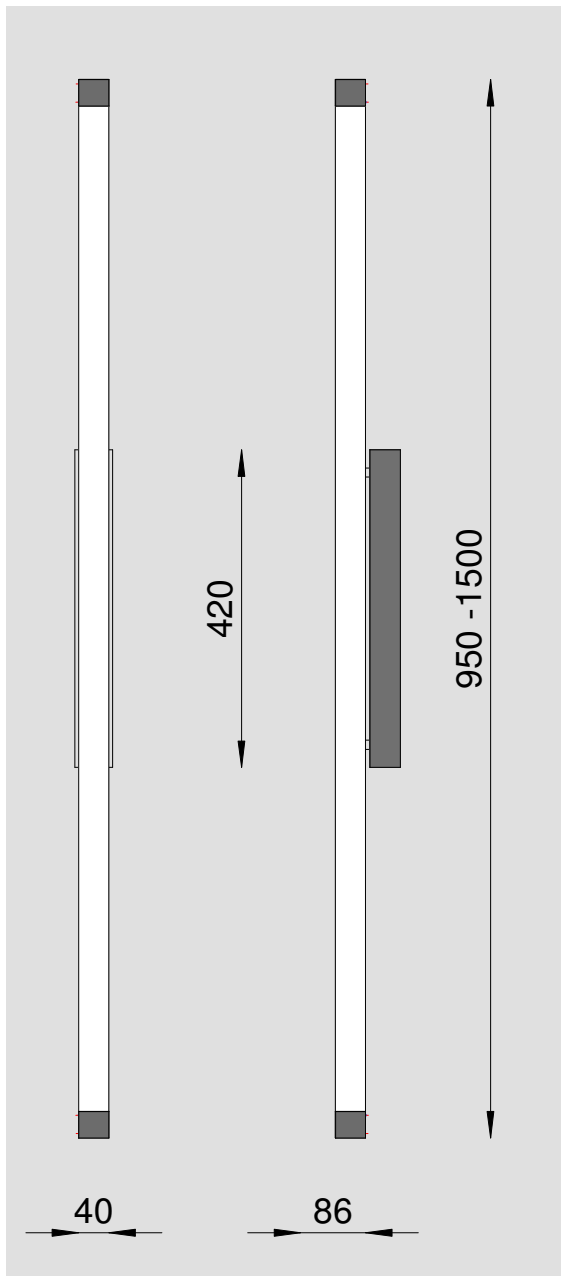

# Solo Tube wall/ceiling

Lüdinghauser Straße 68  
D-59394 Nordkirchen  
Fon +49 (0) 2596 - 93 94 33  
Fax +49 (0) 2596 - 93 94 35  
Mail: info@archxx.com

bestückung/equipment:  
T5 21W/39W - 35W/80W

on/off, 1-10V and Dali dimmable

lichtfarbe/light colour: 827 - 840

aluminium brushed or coated colours  
gold anodized satinized PMMA tube